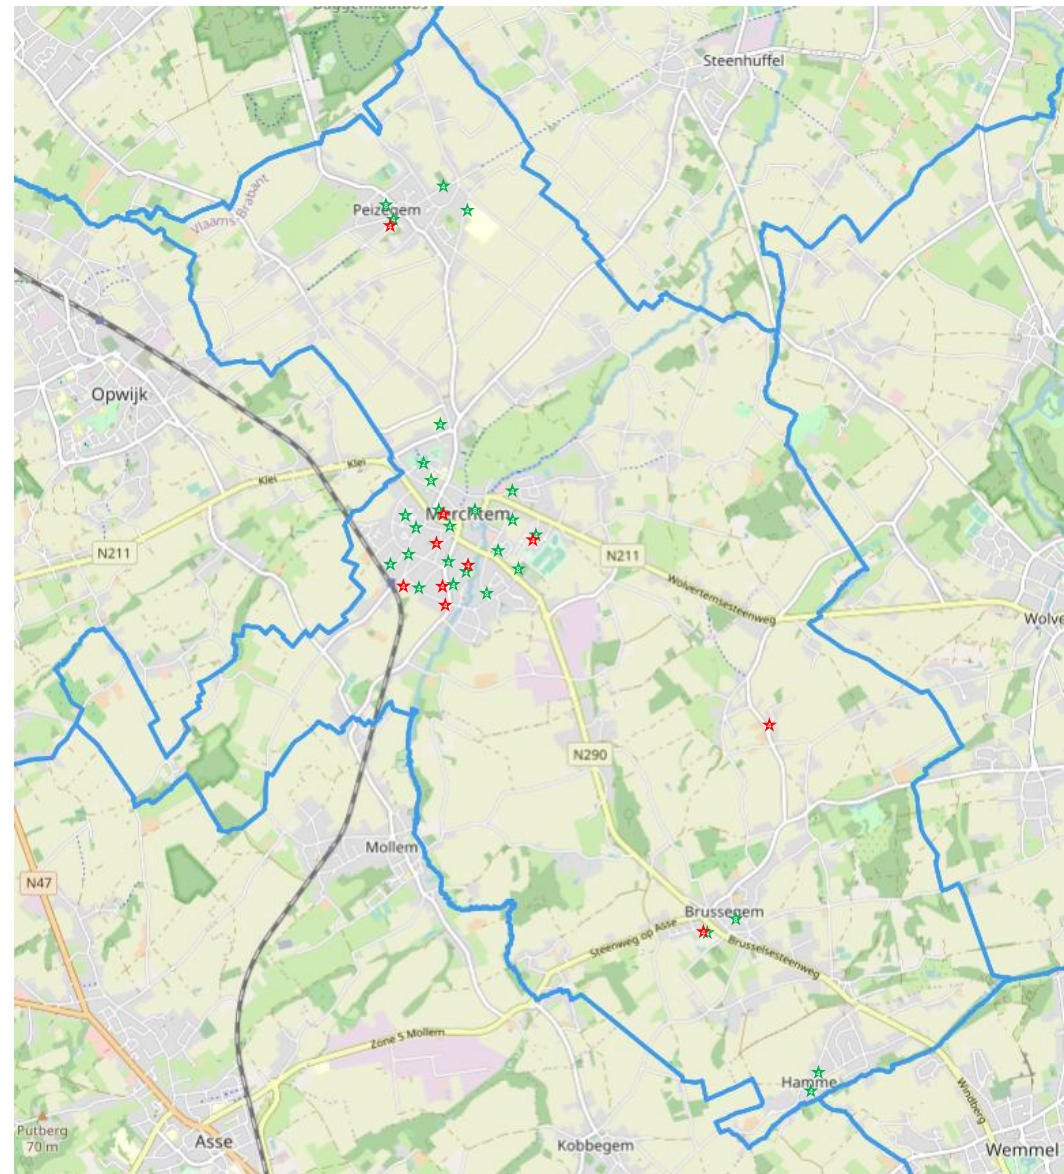

# Laadpalen Merchtem

- Legende
- ★ Laadpaal locaties (34 laadpalen (134 CPE))
  - ★ Nieuwe locatie in procedure (0 laadpaal (0 CPE))
  - ★ Nieuwe voorstellocaties Plan 2026 (10 laadpalen (40 CPE))