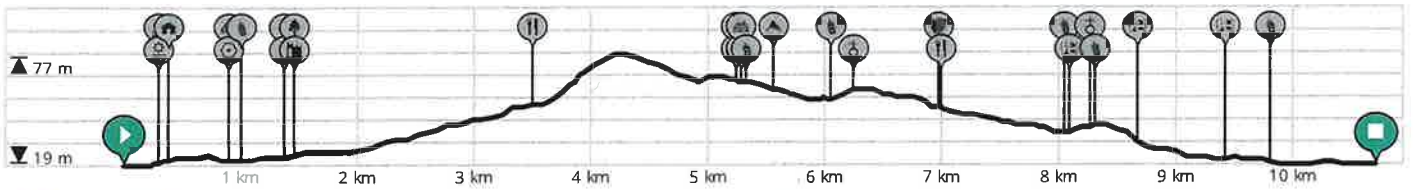

Merchtem, Reedijk 21 juli

By Eddy

VIEW ON MOBILE

- Length: 10.7 km
- Ascent: 61 m
- difficulty level: 1/10

- Wolvertemsesteenweg, 1785 Merchtem, België
- Wolvertemsesteenweg, 1785 Merchtem, België

powered by ROUTE YOU VELM