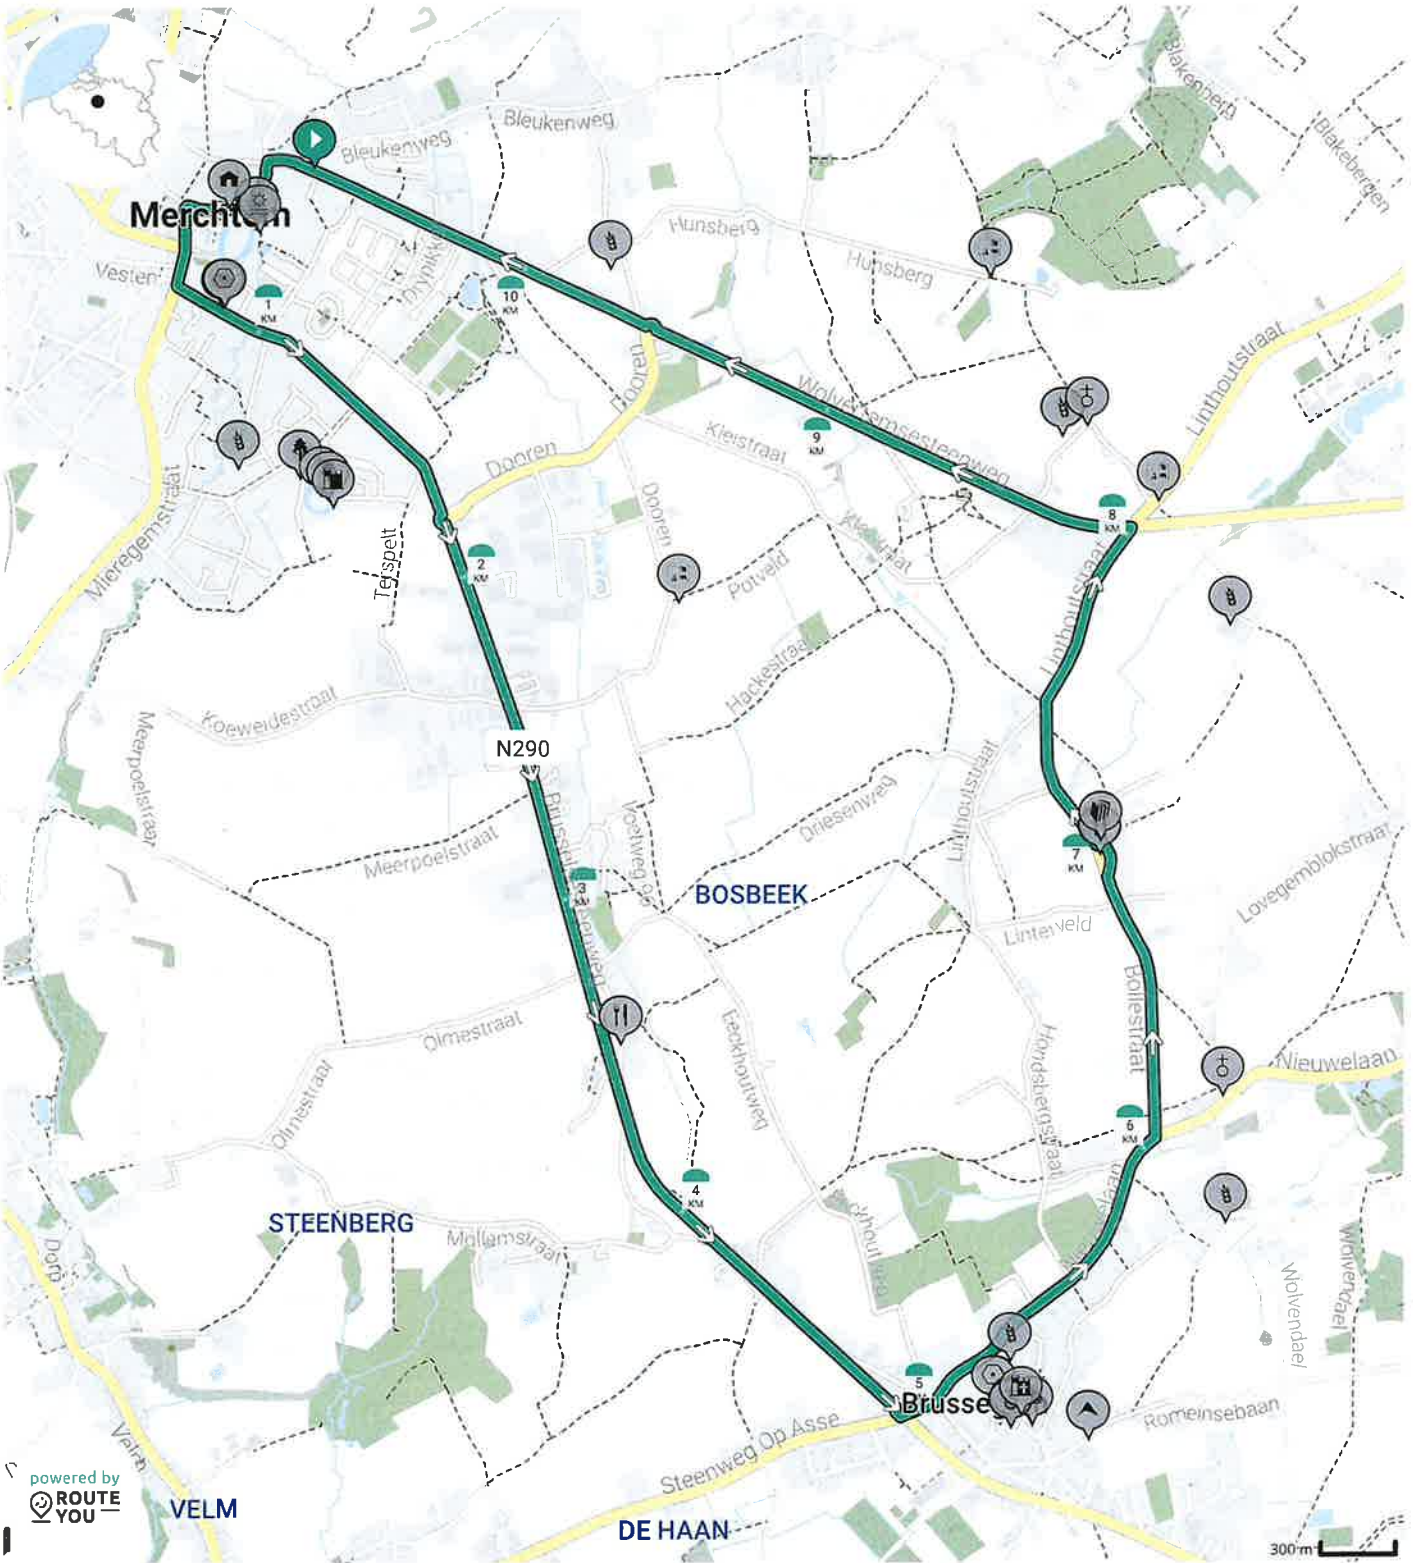

Merchtem, Reedijk 21 juli

By Eddy

VIEW ON MOBILE

- Length: 10.7 km
- Ascent: 61 m
- difficulty level: 1/10

- Wolvertemsesteenweg, 1785 Merchtem, België
- Wolvertemsesteenweg, 1785 Merchtem, België

powered by ROUTE YOU VELM